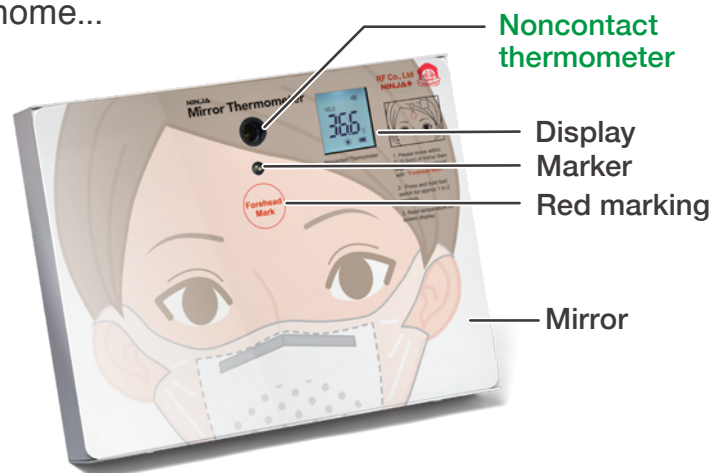

Measure body temperature in seconds.
Just by putting your face close to it.

NINJA Mirror Thermometer

Non-contact emitter type Price: US$145

Approach the mirror to a certain distance and align your forehead with the marking point. Only seconds without contact, by pressing a foot switch.

Entrance, walls or tables in hospitals, schools, train stations, stores, businesses or at home...