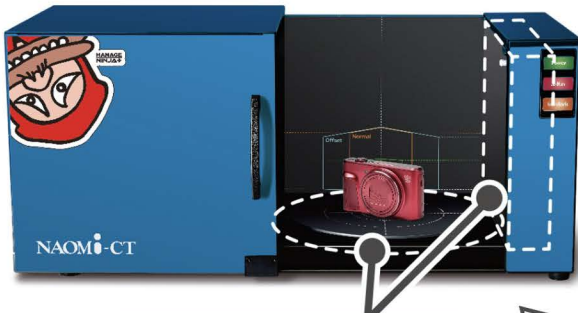

Contact us

E-mail: os@rfsystemlab.com

Adding parts to CT \$9,500

2D X-ray Imaging System

NAOMI-CT 2D

Calculator

Digital camera

*Shipping fee not included.

2D 5 sec. Quick View

Not to be foolish with the price!

- X-ray Capture in 5 sec., Display in 5 sec.
- Any Angles / Any numbers of Images Freely
- Plain X-Ray Image

Upgrade to \$29,500 CT
by adding 3D Panel
(At additional \$20,000)

Why is it looking like CT?
That is because it is structure that
allows you to upgrade to real CT at any
time later.

Compact Scan NAOMI-CT \$29,500 CT 3D X-Ray CT Scanner

NAOMI-CT 001C

3D 45 sec. Quick View

- Scan in 16 sec. & Display in 110 sec.
- Rotates 360°, Approx. 400 Images
- Cross Section Slices with Freely 3D Slide View

Free software distribution to users!
Porosity auto check and volume checks,
many more under development.