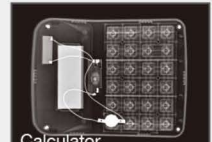

Contact us

E-mail: os@rfsystemlab.com

Adding parts to CT \$9,500

2D X-ray Imaging System

NAOMI-CT 2D

Calculator

Digital camera

*Shipping fee not included.

2D 5 sec. Quick View

Not to be foolish with the price!

- X-ray Capture in 5 sec., Display in 5 sec.
- Any Angles / Any numbers of Images Freely
- Plain X-Ray Image

Upgrade to \$29,500 CT
by adding 3D Panel
(At additional \$20,000)

Why is it looking like CT?
That is because it is structure that
allows you to upgrade to real CT at any
time later.

Compact Scan NAOMI-CT \$29,500 CT 3D X-Ray CT Scanner

NAOMI-CT 001C

3D 45 sec. Quick View

- Scan in 16 sec. & Display in 110 sec.
- Rotates 360°, Approx. 400 Images
- Cross Section Slices with Freely 3D Slide View

Free software distribution to users!
Porosity auto check and volume checks,
many more under development.