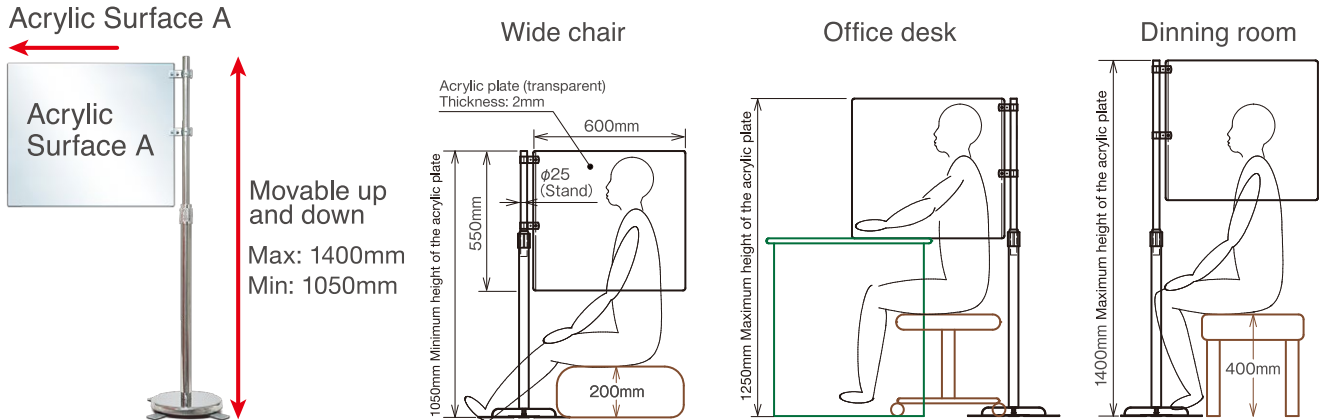

# Preventing droplets Acrylic Stand Nin-Nin

In waiting rooms, offices, dining rooms, etc. where people gather...

Install it anywhere, by changing the direction of the acrylic surface. Easy to adjust the height too.