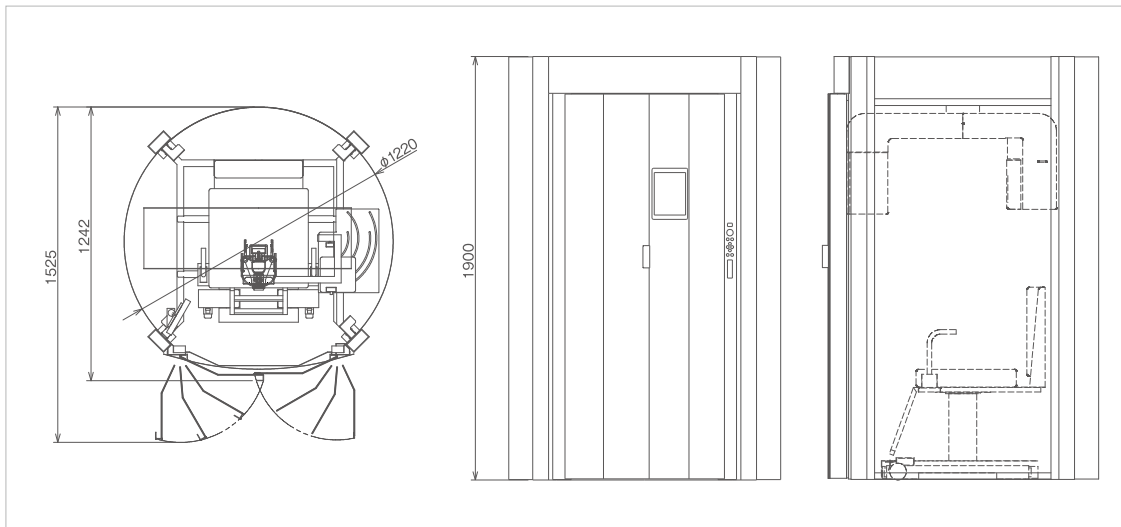

# **NINJA Price** \$10,000

\*One price with no discount and no bargaining (straight game)  
\*Shipping is not included.

**No special lead room.  
Fits into any space in your clinic.**

Applicable with CT, Panoramic, and CT-Pano models.

BOX type CBCT contains lead shield, eliminating the needs for designated X-Ray room. You can install this anywhere, and enjoy your office space management.

## naomi-CT series **No X-ray Room Lead-shielded BOX Type**

width 1,220mm x Diphth 1,525mm x Height 1,900mm

Weight	250 kgs
Dimensions	W1,220 × D1,525 × H1,900 mm