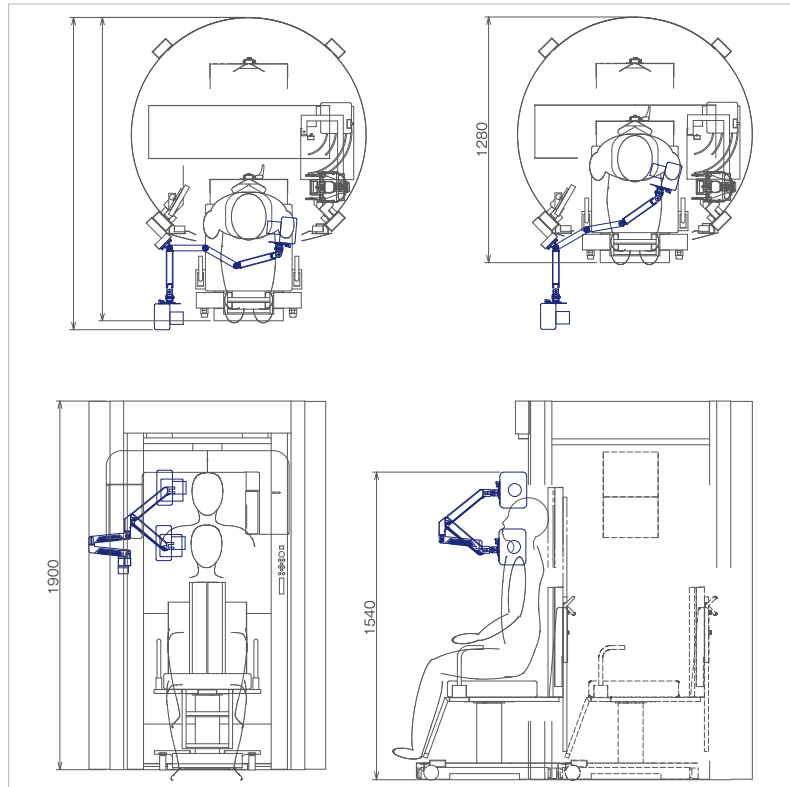

The flexible arm enables you to position the x-ray to the patient, without asking him/her to move even after taking CT scan or panoramic x-rays.

Dental x-rays

Portable x-ray

naomi-CT series Dental Add-On Type

Width 1,220 mm
Depth 1,580 mm
Height 1,900 mm

*The arm bracket can be attached both on the left or right side.

X-ray	Tube voltage: 60 kV (Fixed)
	Tube current: 2 mA (Fixed)
Tube	Anode type: Fixed
	Target angle: 20 degrees
	Focal size: 0.8 mm
	Heat capacity 8.5 khu
Exposure time	0.01 - 1.6 sec (By 0.01 sec.)
Total iteration	1.6 mm Al or higher
Weight	2.0 kg
Diensions	W180 × D145 × H138 mm (Portable x-ray generator part)