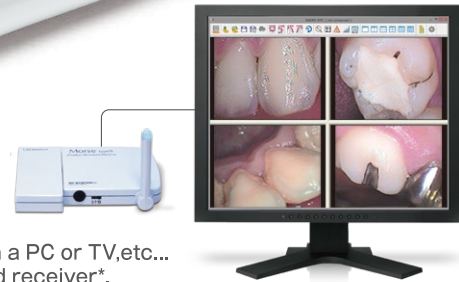

Contact us E-mail : os@rfsystemlab.com

Wireless Intraoral Camera

Einstein Lumica

\$400

*One price with no discount and no bargaining (straight game)
*Shipping is not included.

Image available on a PC or TV, etc... with its designated receiver*.
(The receiver detects and display images from the wireless camera.)

■ Finger Tip Operation

■ Replaceable Battery

■ Specifications

Features	High-brightness white LED x 4 / Wireless / 64 pics on board / 1.36 megapixels
Transmission	Microwave transmitter
Processing method	Processing method
Charge	With the charging stand
Dimensions	φ25mm x 255mm
Weight	64.5g
Attachments	Battery pack, Charging stand, Disposable covers (100 sleeves), Lens protective sheet (5 sheets)